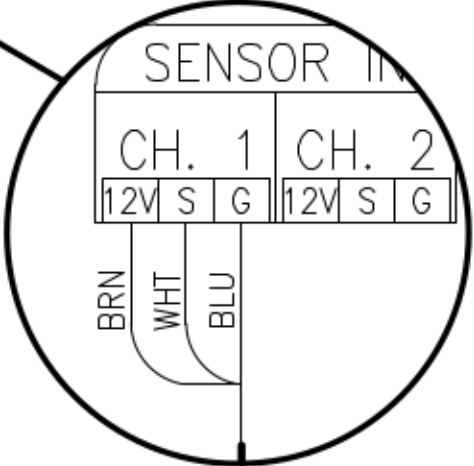

PRECISION IRRIGATION CONTROLLER

ETHERNET CONNECTED TO FACILITY NETWORK SWITCH (PREFERRED) OR CONNECT TO WIFI

ESM-3 SENSOR