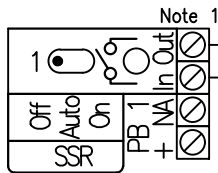

MISC. DEHUMIDIFIER CONNECTIONS

IMPORTANT WARNING

WIRING SHOWN IS TYPICAL AND MAY NOT REPRESENT HOW YOUR DEHUMIDIFIER IS CONTROLLED.

CONSULT THE MANUFACTURERS DEHUMIDIFIER MANUAL FOR EXTERNAL CONTROL SETTINGS AND LOW VOLTAGE WIRING INSTRUCTIONS.

NOTES:

1. FOR ANY OUTPUT THAT REQUIRES A DRY CONTACT, REMOVE THE BLUE JUMPER FROM THAT OUTPUT.